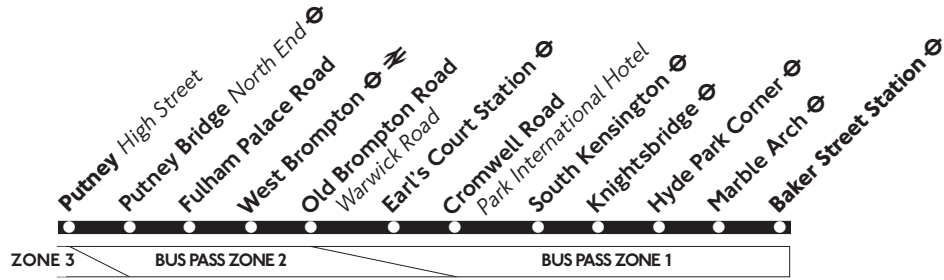

## Putney - Earl's Court - Baker Street

### Mondays to Fridays

Putney High Street	0515	Then	0620	Then	1847	Then	2217	Then	0005
Putney Bridge North End	0518	about	0623	about	1852	about	2221	about	0009
Fulham Palace Road	0522	every	0627	every	1858	every	2225	every	0013
Earl's Court Station	0529	10-12	0634	6-8	1909	10	2233	12	0021
South Kensington Station	0537	minutes	0642	minutes	1921	minutes	2242	minutes	0030
Hyde Park Corner	0543	until	0648	until	1931	until	2248	until	0036
Baker Street Station	0552		0657		1943		2259		0047

### Saturdays (also Good Friday)

Putney High Street	0515	Then	0812	Then	1847	Then	2217	Then	0005
Putney Bridge North End	0518	about	0816	about	1852	about	2221	about	0009
Fulham Palace Road	0522	every	0820	every	1902	every	2225	every	0013
Earl's Court Station	0529	10-12	0829	6-8	1913	10	2233	12	0021
South Kensington Station	0537	minutes	0837	minutes	1922	minutes	2242	minutes	0030
Hyde Park Corner	0543	until	0843	until	1934	until	2248	until	0036
Baker Street Station	0552		0852		1945		2259		0047

### Sunday night/Monday morning to Thursday night/Friday morning (N74)

Roehampton Danebury Avenue	---	---	0110	0140	0210	0240	0310	0340	0410	0440
Roehampton Earl Spencer	---	---	0112	0142	0212	0242	0312	0342	0412	0442
Putney Station	A	A	0121	0151	0221	0251	0320	0350	0420	0450
Putney Bridge North End	0024	0054	0124	0154	0224	0254	0323	0353	0423	0453
Fulham Palace Road	0028	0058	0128	0158	0228	0258	0327	0357	0427	0457
Earl's Court Station	0034	0104	0134	0204	0234	0304	0333	0403	0433	0503
South Kensington Station	0041	0111	0141	0211	0241	0311	0340	0410	0440	0510
Hyde Park Corner	0047	0117	0147	0217	0247	0315	0344	0414	0444	0514
Baker Street Station	0054	0124	0154	0224	0254	0322	0351	0421	0451	0521